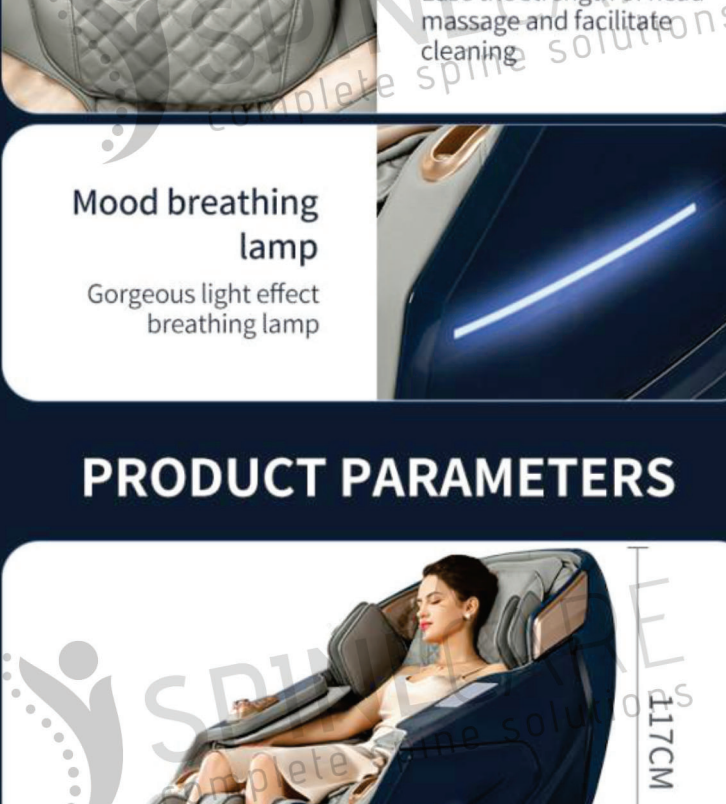

First gear

Second gear

Enjoy a nap

Relax all over

PERSONAL TAILOR

3 memory storage functions

Three memory storage functions, which store the massage mode, massage technique, air pressure mode, strength, leg frame and backrest frame angle under the current running state

Memory memory chip
Personal customization for you

Store massage angle
Your massage angle

Innovational Dual Manipulator

147cm Super Long SL Shape Rail

The Upper 3D manipulator and lower hip manipulator massage system with multi-levels of depth, speed, and width controls allows the ordering of

Hip Kneading Manipulator

Adjustable 3 Gear Strength Hip Manipulator

Hip manipulator cooperate with upper 3D manipulator to provide Higher level of 3D mas-

GRAPHENE TEMPERATURE SENSITIVE SPA

3S fast heating is faster and more balanced

Compared with traditional carbon fiber heating, graphene heating has faster and more balanced heating effect

Back and waist hot compress protects strained muscles

Hot compress on the outside of the leg to activate the lower leg

EASILY INTEGRATE INTO THE COLOR MATCHING OF HOME

Fog grey blue & bright moon white

DETAIL DISPLAY

Piano paint baking panel
Piano paint baking process, beautiful and generous

Bluetooth music
Three dimensional surround enjoy massage

Removable head restraint
Ease the strength of head massage and facilitates cleaning

Mood breathing lamp
Gorgeous light effect breathing lamp

PRODUCT PARAMETERS

Note: the product size is measured manually, with an error of about 1-2cm, which shall be subject to the actual object received

Product name	Spine Care smart home massage chair
Product model	Vs-987
Product color	Bright moon white, fog grey blue
Net weight / gross weight	90Kg/104Kg
Rated power	150W
Rated voltage	110-220V~
Rated frequency	50/60Hz
Product features	AI voice control / graphene hot compress / 10 sets of massage procedures
After sales hotline	+91- 9354150547

Add: 126-A, Baldev Park, Parwana Road, Khureji Khas Delhi- 110051
Contact No.: +91 9999932705,9810430860 | E-mail: spineforcare@gmail.com,
spinecaremedical@aol.com | Website: www.spinecare.co

Warm tips: the handrails on both sides of this product can be removed. If the door frame is too small, you can consult online customer service.